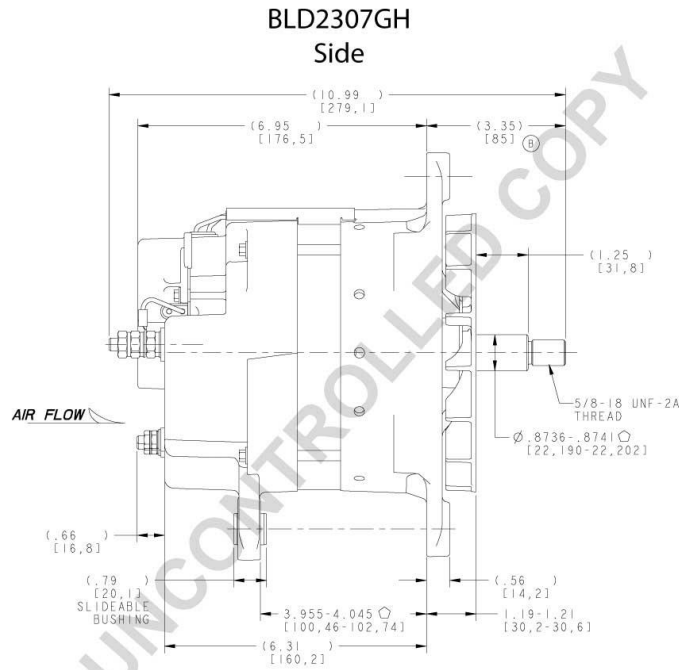

Alternator 12V 160A

Alternator 12V 160A

BLD2307GH Performance Curve