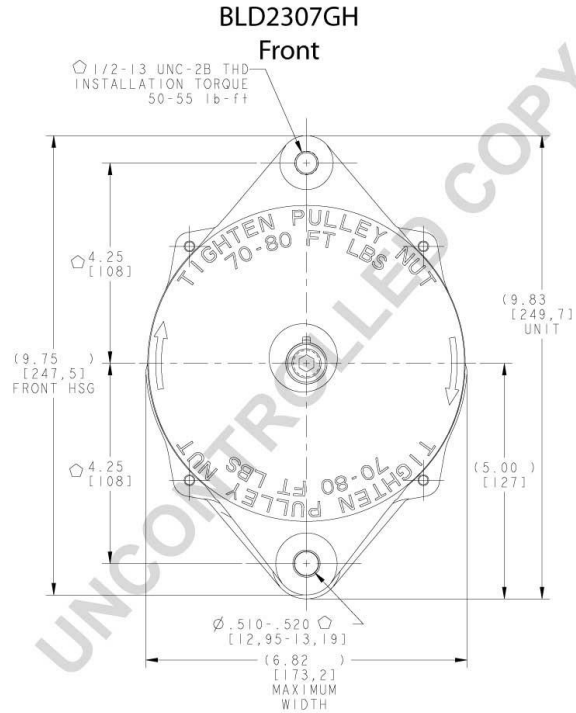

Alternator 12V 160A

Alternator 12V 160A

BLD2307GH Performance Curve